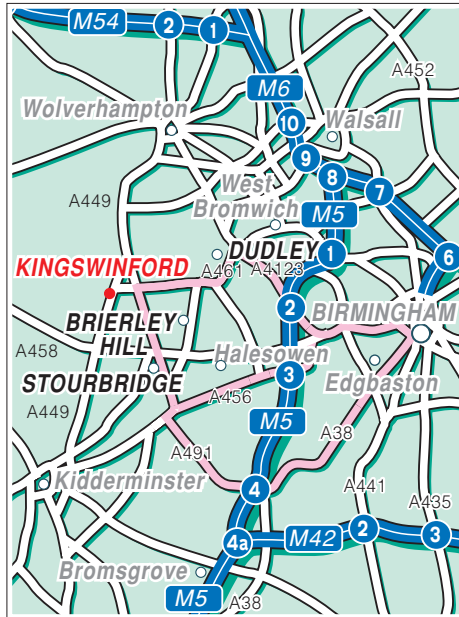

# HIGGS & sons

SOLICITORS

1 Townsend Place, Kingswinford,  
West Midlands, DY6 9JL

www.giveway.co.uk 2009 Tel: 0800 019 0027  
OS data. PU100040256. Crown © 2008. Mapping sourced from OS Ordnance Survey

**From Dudley:** Follow A4101 into Kingswinford, turn left at the Cross into Market Street (A491) and our office is 50 yards on the right.  
**From Stourbridge:** Follow the A491 towards Kingswinford. Continue past Wordsley Hospital and into Market Street. Our office is on the left at 1 Townsend Place.