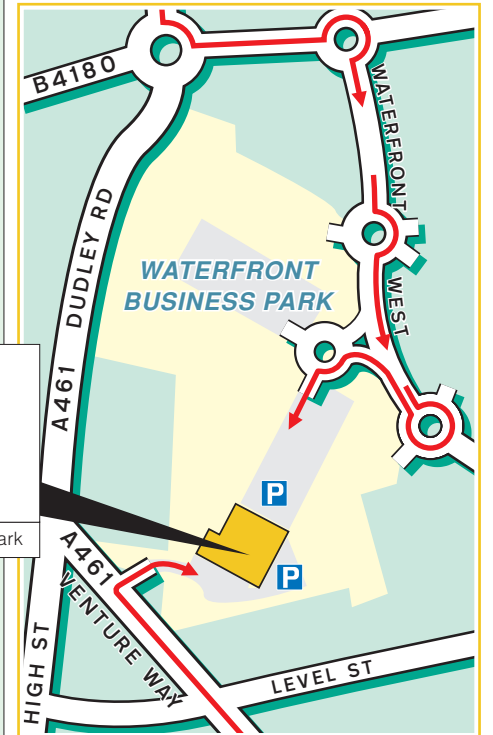

3 Waterfront Business Park,  
Brierley Hill,  
West Midlands, DY5 1LX

Tel: +44 (0)845 111 5050  
Fax: +44 (0)1384 327290  
www.higgsandsons.co.uk

### Public Transport

By Rail, Stourbridge Junction Station.  
Approximately 15 minutes taxi ride away.  
For information on train operators and times phone National Rail Enquiries on 0845 7484950.

By Air, Birmingham International Airport.  
Approximately 40 minutes drive away.

**HIGGS & sons**  
SOLICITORS

3 Waterfront Business Park

### Section Detail

Parking is accessible from Venture Way or Waterfront West

**HIGGS & sons**  
SOLICITORS

3 Waterfront Business Park

© Give Way 2010. Tel: 0800 019 0027. © Crown Copyright. PU 100040256.