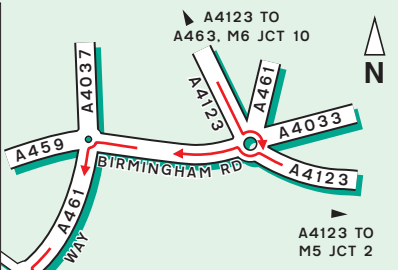

### Public Transport

By Rail, Stourbridge Junction Station.  
Approximately 15 minutes taxi ride away.  
For information on train operators and times phone National Rail Enquiries on 0845 7484950.

By Air, Birmingham International Airport.  
Approximately 40 minutes drive away.

### Section Detail

Parking is accessible from Venture Way or Waterfront West

**HIGGS & sons**  
SOLICITORS

3 Waterfront Business Park

© Give Way 2010. Tel: 0800 019 0027. © Crown Copyright. PU 100040256.