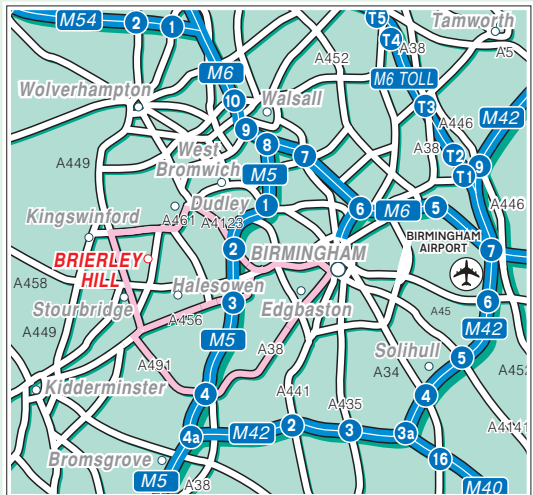

3 Waterfront Business Park
Brierley Hill
West Midlands, DY5 1LX

Tel: +44 (0)845 111 5050
Fax: +44 (0)1384 327290
www.higgsandsons.co.uk

Public Transport

By Rail, Stourbridge Junction Station.
Approximately 15 minutes taxi ride away.
For information on train operators and times phone National Rail Enquiries on 0845 7484950.

By Air, Birmingham International Airport.
Approximately 40 minutes drive away.

HIGGS & sons
SOLICITORS

3 Waterfront Business Park

© Give Way 2010
Tel: 0800 019 0027
© Crown Copyright. PU 100040256.