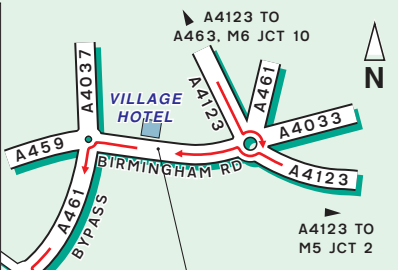

3 Waterfront Business Park
Brierley Hill
West Midlands, DY5 1LX

Tel: +44 (0)845 111 5050
Fax: +44 (0)1384 327290
www.higgsandsons.co.uk

Public Transport

By Rail, Stourbridge Junction Station.
Approximately 15 minutes taxi ride away.
For information on train operators and times phone National Rail Enquiries on 0845 7484950.

By Air, Birmingham International Airport.
Approximately 40 minutes drive away.

HIGGS & sons
SOLICITORS

3 Waterfront Business Park

© Give Way 2010
Tel: 0800 019 0027
© Crown Copyright. PU 100040256.