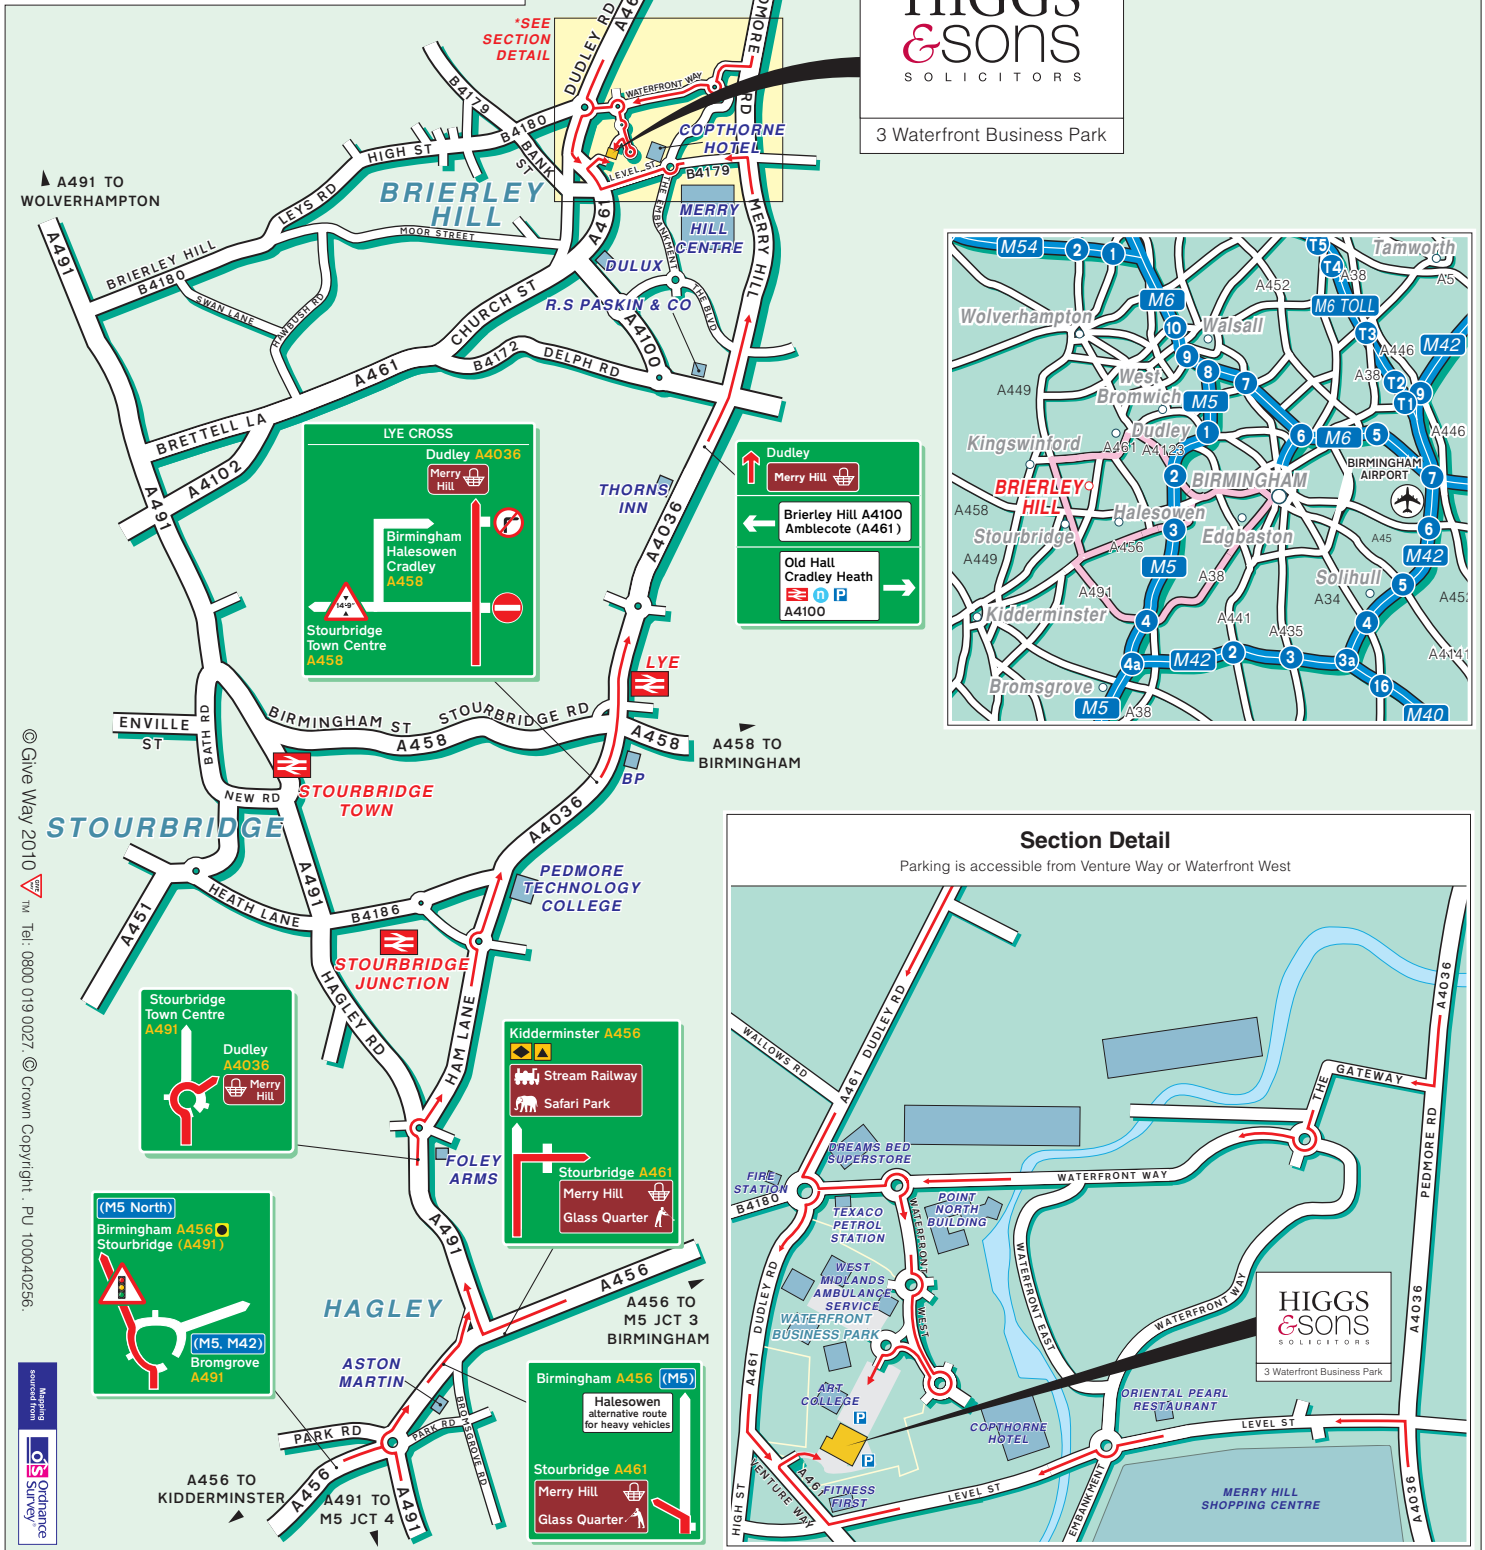

3 Waterfront Business Park
Brierley Hill
West Midlands, DY5 1LX

Tel: +44 (0)845 111 5050
Fax: +44 (0)1384 327290
www.higgsandsons.co.uk

Public Transport

By Rail, Stourbridge Junction Station.
Approximately 15 minutes taxi ride away.
For information on train operators and times phone National Rail Enquiries on 0845 7484950.

By Air, Birmingham International Airport.
Approximately 40 minutes drive away.

HIGGS & sons
SOLICITORS

3 Waterfront Business Park

© Give Way 2010
Tel: 0800 019 0027
© Crown Copyright. PU 100040256.