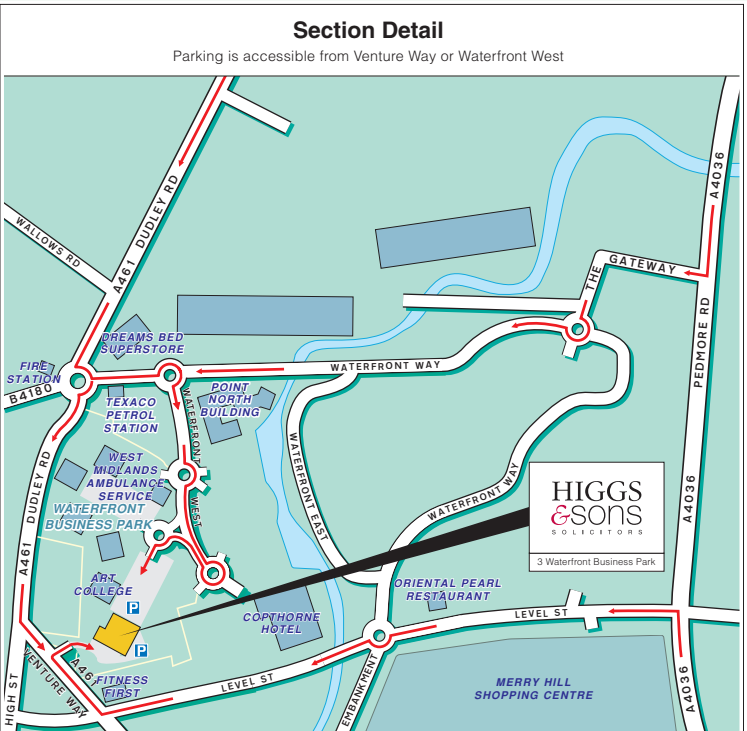

3 Waterfront Business Park
Brierley Hill
West Midlands, DY5 1LX

Tel: +44 (0)845 111 5050
Fax: +44 (0)1384 327290
www.higgsandsons.co.uk

Public Transport

By Rail, Stourbridge Junction Station.
Approximately 15 minutes taxi ride away.
For information on train operators and times phone National Rail Enquiries on 0845 7484950.

By Air, Birmingham International Airport.
Approximately 40 minutes drive away.

HIGGS & sons
SOLICITORS

3 Waterfront Business Park

© Give Way 2010
Tel: 0800 019 0027
© Crown Copyright. PU 100040256.